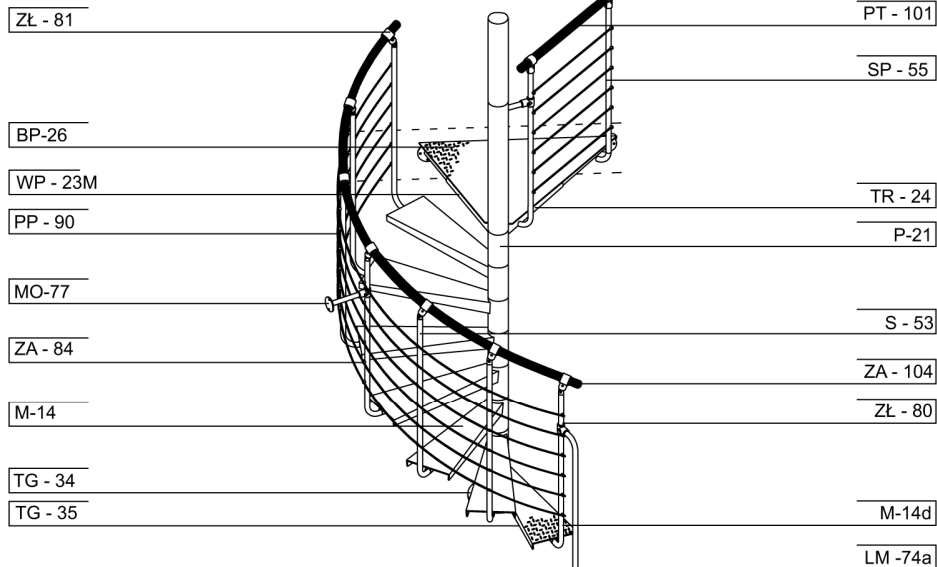

ATRIUM HEAVY METAL

VER. 2.0

~ 216 kg

ATRIUM HEAVY METAL

ATRIUM HEAVY METAL

VER. 2.0

ATRIUM HEAVY METAL

VER. 2.0