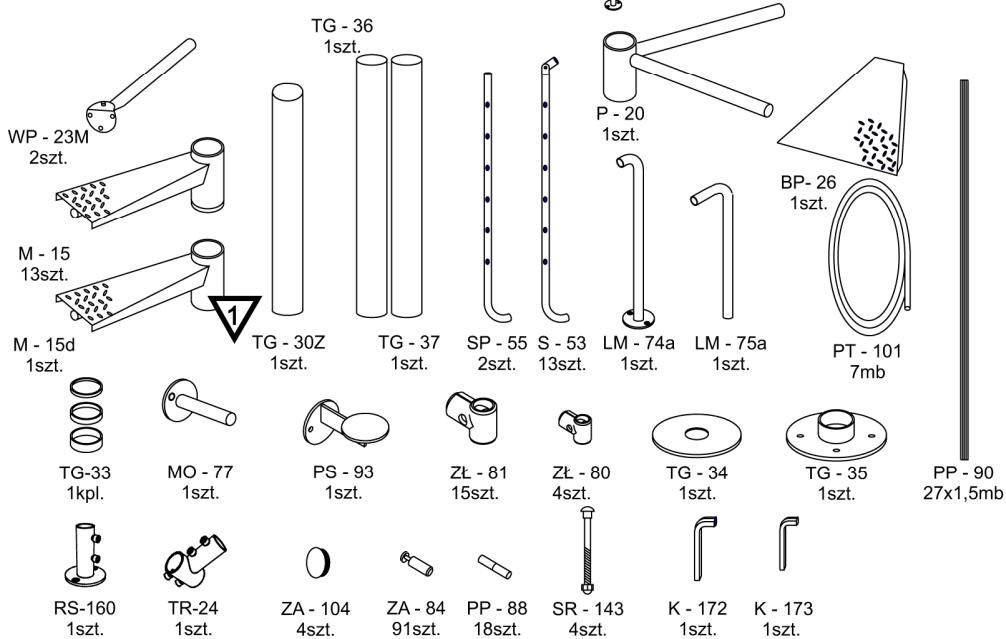

ATRIUM HEAVY METAL

VER. 2.0

~ 216 kg

ATRIUM HEAVY METAL

ATRIUM HEAVY METAL

VER. 2.0

ATRIUM HEAVY METAL

VER. 2.0