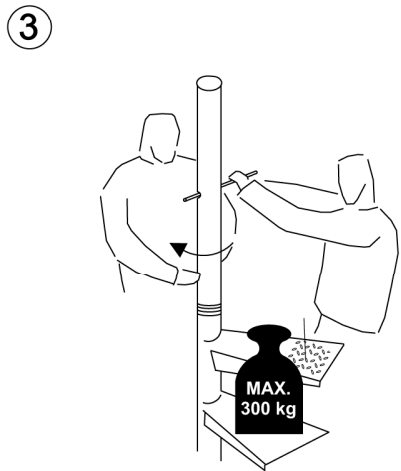

ATRIUM HEAVY METAL

VER. 2.0

~ 216 kg

ATRIUM HEAVY METAL

ATRIUM HEAVY METAL

VER. 2.0

ATRIUM HEAVY METAL

VER. 2.0