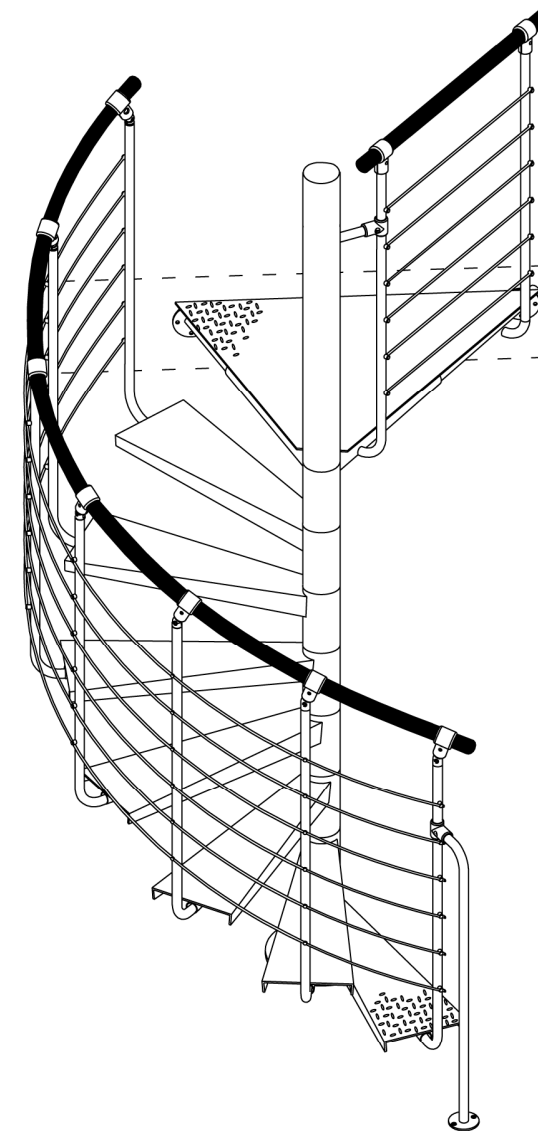

ATRIUM HEAVY METAL

VER. 2.0

~ 216 kg

ATRIUM HEAVY METAL

ATRIUM HEAVY METAL

VER. 2.0

ATRIUM HEAVY METAL

VER. 2.0