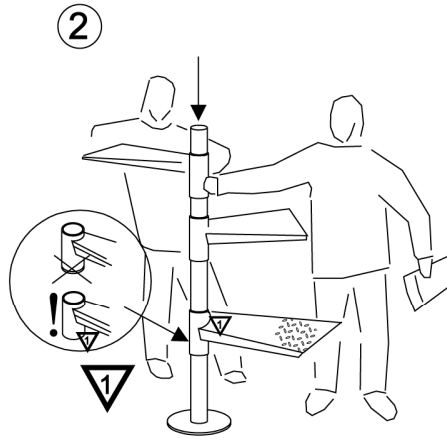

ATRIUM HEAVY METAL

VER. 2.0

~ 216 kg

ATRIUM HEAVY METAL

ATRIUM HEAVY METAL

VER. 2.0

ATRIUM HEAVY METAL

VER. 2.0