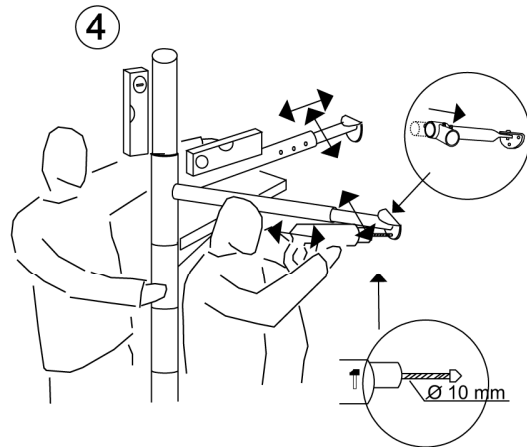

ATRIUM HEAVY METAL

VER. 2.0

~ 216 kg

ATRIUM HEAVY METAL

ATRIUM HEAVY METAL

VER. 2.0

ATRIUM HEAVY METAL

VER. 2.0