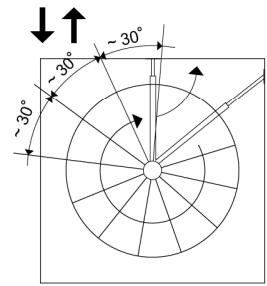

ATRIUM HEAVY METAL

VER. 2.0

~ 216 kg

ATRIUM HEAVY METAL

ATRIUM HEAVY METAL

VER. 2.0

ATRIUM HEAVY METAL

VER. 2.0