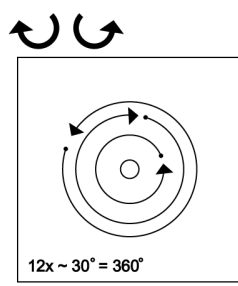

ATRIUM HEAVY METAL

VER. 2.0

~ 216 kg

ATRIUM HEAVY METAL

ATRIUM HEAVY METAL

VER. 2.0

ATRIUM HEAVY METAL

VER. 2.0